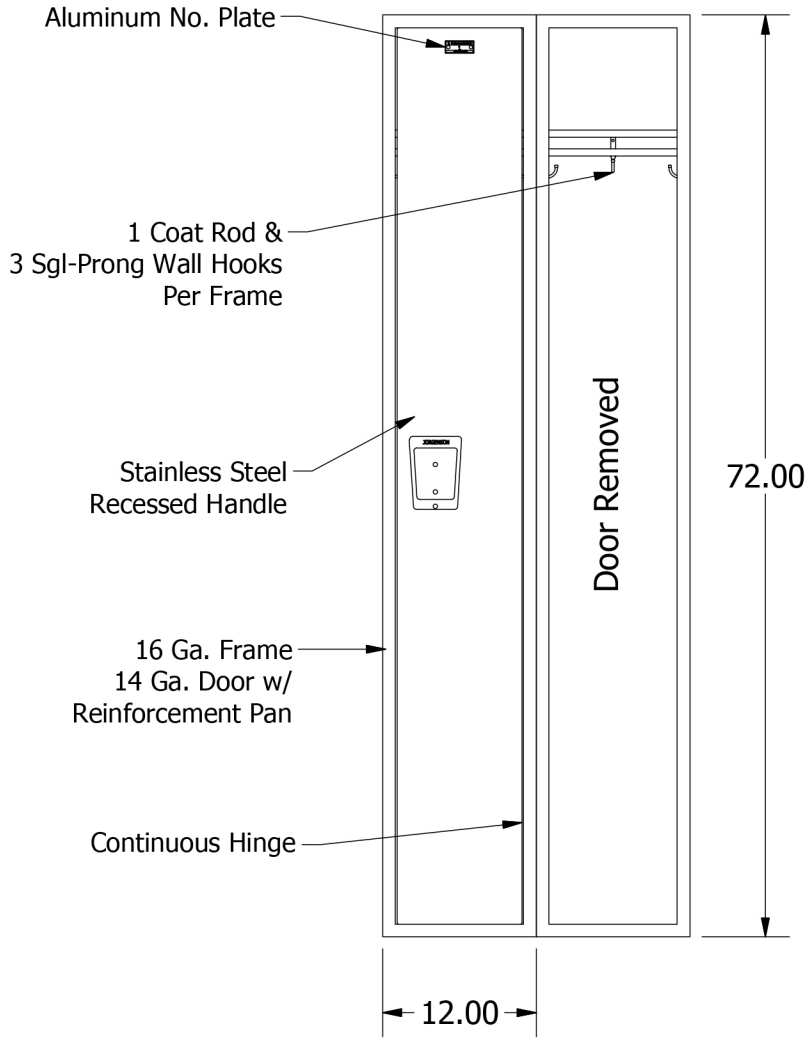

72" HIGH SINGLE TIER
JORGENSEN SIGNATURE PLUS LOCKER

Allow $\frac{1}{16}$ " growth per frame

Jorgenson Lockers
1239 South 700 West
Salt Lake City, UT 84104
101 Johnston Circle
Palmetto, GA 30268

Jorgenson Lockers
A div. of Jorgenson Industrial Companies
STRONG on Customer Service 877-952-0151