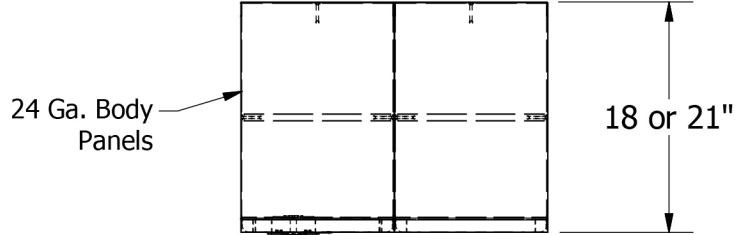

72" HIGH SINGLE TIER
JORGENSEN SIGNATURE PLUS LOCKER

Allow $\frac{1}{16}$ " growth per frame

Jorgenson Lockers
1239 South 700 West
Salt Lake City, UT 84104
101 Johnston Circle
Palmetto, GA 30268

Jorgenson Lockers
A div. of Jorgenson Industrial Companies
STRONG on Customer Service 877-952-0151